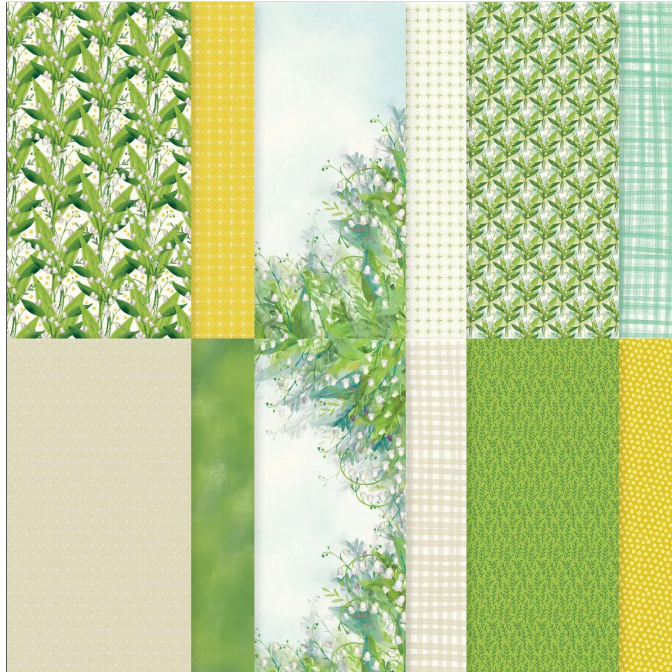

#PaperBasics

Valley in Bloom Designer Series Paper

Set of 12 sheets 2 each of 6 double-sided designs. 12" x 12" (30.5 x 30.5 cm). Acid free, lignin free.

May-Aug 26 Page 64

Valley in Bloom Designer Series Paper 167935

French: Papier De La Série Design Valée Épanouie

German: Designerpapier Im Maiglöckchenthal

Insert created by Bev Adams, BevAdams.com, BevAdams@verizon.net. All Images © Stampin' Up!

Color	Embellish.	Dies	Paper	Stamps	Tools	Folders	Adhesives
Current Catalog	Online Exclusives	Special Release	Kits	Mini Catalog	Mix & Match	Memory Keeping Tools	

Cut to fit your case: Standard Case: 5/8" spine, 5 1/8" front, 7" length
New Stamp & Die Envelopes 5 1/4" front, 8 7/8" length

Valley in Bloom Designer Series Paper
#12x12 [12" x 12" (30.5 x 30.5 cm)]
#DesignerSeriesPaper #PaperBasics #DSP